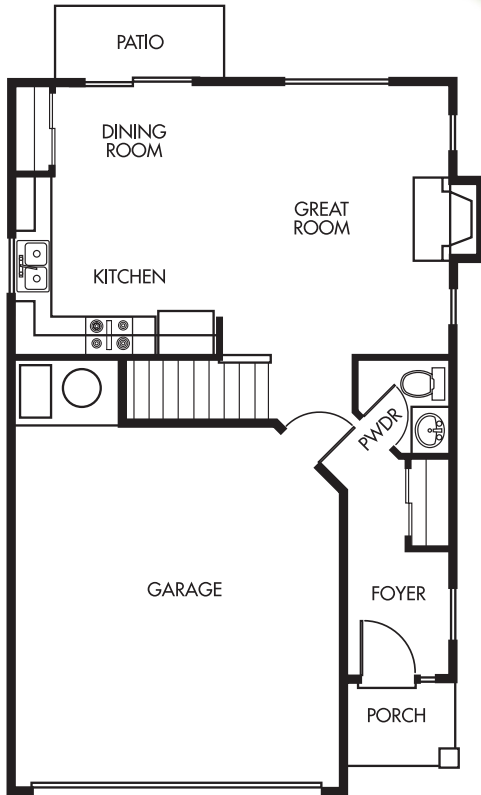

Red Hawk

UNIT FLOORPLAN FEATURES . NANTUCKET

Square Footages:

Total Living: 1,507

Bedrooms: 3

Bathrooms: 2.5

Note: The corner tub featured in the master bathroom is an optional fixture.

Builder reserves the right to make modifications and changes to prices, floorplans, interior/ exterior design, materials and specifications at any time without prior notice and/or obligation.