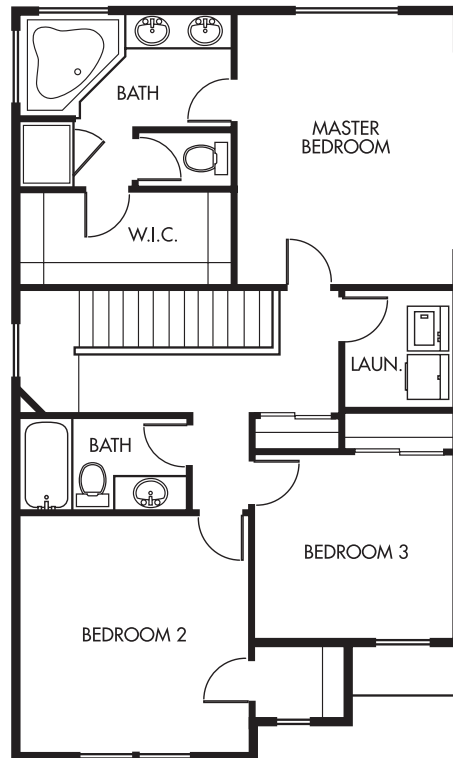

Red Hawk

UNIT FLOORPLAN FEATURES . NANTUCKET

Square Footages:

Total Living: 1,507

Bedrooms: 3

Bathrooms: 2.5

Note: The corner tub featured in the master bathroom is an optional fixture.

Builder reserves the right to make modifications and changes to prices, floorplans, interior/ exterior design, materials and specifications at any time without prior notice and/or obligation.