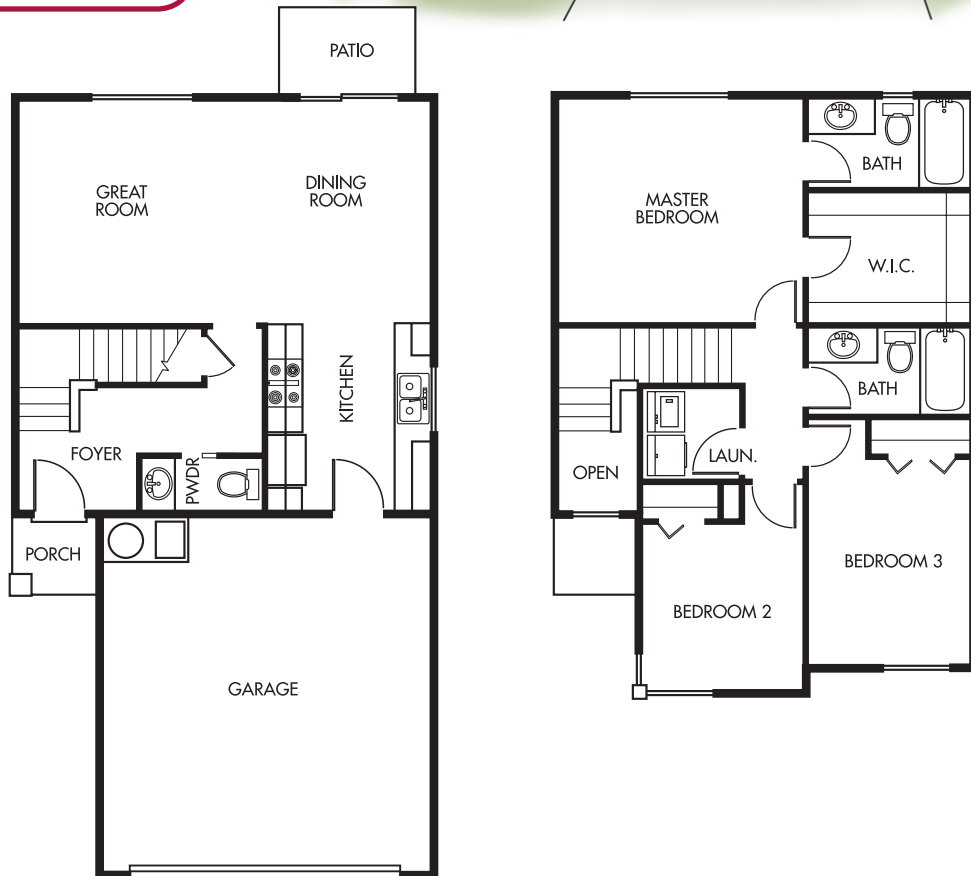

Red Hawk

UNIT FLOORPLAN FEATURES . NEWPORT

Square Footages:

Total Living: 1,368

Bedrooms: 3

Bathrooms: 2.5

Builder reserves the right to make modifications and changes to prices, floorplans, interior/ exterior design, materials and specifications at any time without prior notice and/or obligation.